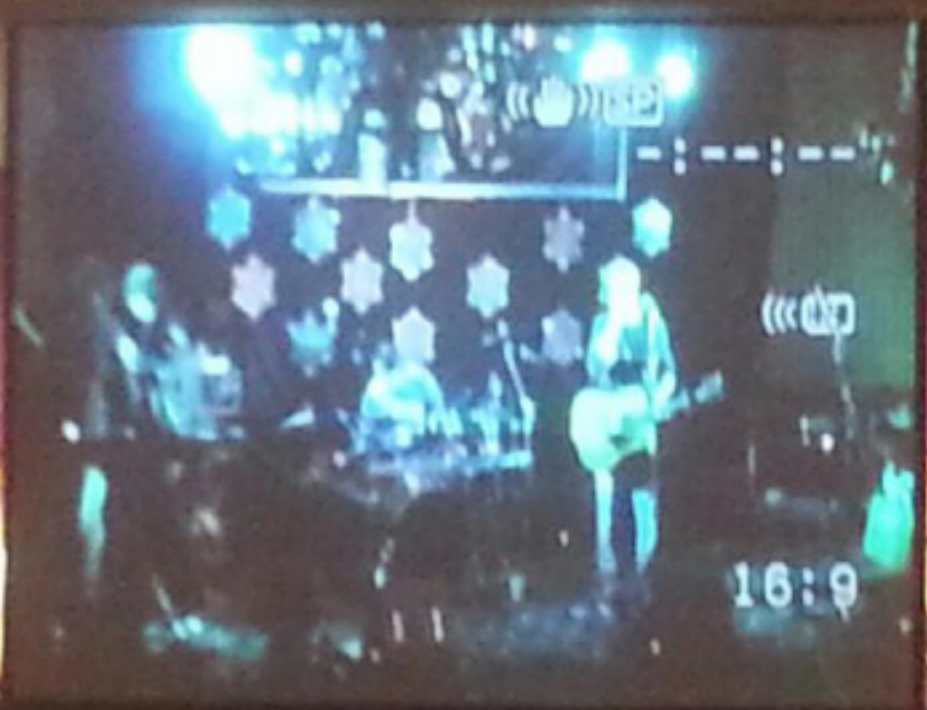

Merry Christmas

[www.madysangels.org](http://www.madysangels.org)

[www.madysangels.org](http://www.madysangels.org)

Welcome to

**Sky Lounge**  
**Grill**

The main sign for "Sky Lounge Grill" is a large rectangular graphic. It has a background that transitions from yellow at the top to red at the bottom. The words "Sky Lounge" are written in a large, bold, black font with a white outline. A white bowling pin is placed between the "e" of "Lounge" and the "G" of "Grill". The word "Grill" is also in a large, bold, black font with a white outline. At the bottom of the sign, there are stylized yellow and orange flames.

[www.madysangels.org](http://www.madysangels.org)

ADMISSION

Angel  
07

JUN 20 2003

**MADY'S ANGELS**  
"ROCK 'N' BOWL ALL NIGHT"

**BENEFITING LOCAL SOUP KITCHENS**

**DECEMBER 9<sup>TH</sup> 2012 4 PM - 9 PM**